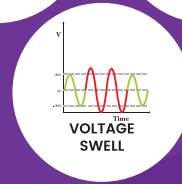

PRODUCT OVERVIEW & FEATURES

AIMAC DTWOi/DXi

are power protection and clean power systems with inbuilt intelligence.

Ensures Safety, Good Performance, Excellent Efficiency, Durability and Long life to Connected Equipments. Substantially Reducing Repair and Maintenance Cost.

FEATURES