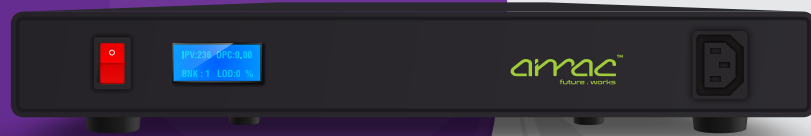

TABLE TOP POWER PROTECTION SOLUTION

IMP DTWOi & DXi

4K TV | BLUE RAY PLAYER | HOME THEATRES | CCTV
MUSIC SYSTEMS AND OTHER SENSITIVE ELECTRICAL EQUIPMENTS.

www.aimac.io

*NOW AVAILABLE IN ALL LEADING RETAILS.