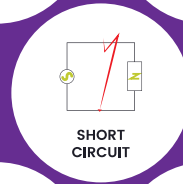

FEATURES

TECHNICAL DATA SHEET

Models	DXi	DTWOi
MAX LOAD	10 Amps	2 Amps
FAMILY	IPDU	IPDU
LINE VOLTAGE	230V	230V
BANK SELECTION	NO	NO
ISOLATED BANKS	NO	NO
OVER LOAD INDICATIONS	YES	YES
LOW VOLTAGE CUTOFF	YES	YES
HIGH VOLTAGE CUTOFF	YES	YES
SURGE PROTECTION	YES	YES
SHORT CIRCUIT PROTECTION	YES	YES
DIGITAL LCD INFORMATION DISPLAY	YES	YES
TABLE/ WALL MOUNTABLE	YES	YES
ON/ OFF SWITCH	YES	YES
OPERATION/FAULT INDICATION	Information Display	Information Display
PROTECTED INLET	YES (1)	YES (1)
OUTLET	1	1
DIP SWITCH	AVAILABLE ONLY ON SELECTED MODELS	
POWER CONSUMPTION	12W Max.	12W Max.
DIMENSIONS IN MM	200x130x75	200x130x75
WEIGHT IN KGS	2.95 Kgs	2.65 Kgs
INSIDE PACKING	Power Cable 3M x 1 No IEC Cable - Aimac 1.5M x 2 Nos	Power Cable 3M x 1 Nos IEC Cable - Aimac 1.5M x 1 No